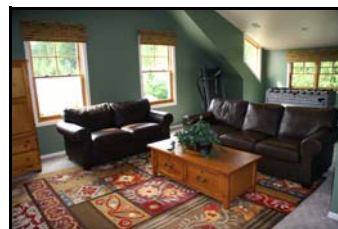

SERENITY ABOUNDS ON 1.25 PARK-LIKE ACRES

46509 SE MT. SI RD, NORTH BEND
 AREA 540 MAP 661 GRID D1
 OFFERED AT: \$649,000

- Drink in the beauty of the pristine grounds and towering Mt. Si views as you relax on the expansive covered front porch and wrap around deck
- 3,000* square feet with 4 bedrooms, den, bonus room and 3 baths
- Open, circular main floor with extensive maple hardwood floors
- Enjoy the ambiance of the brick fireplace or feel the warmth of the sun as it fills the living room with its warm rays
- Lovely dining area unites with the living room and kitchen
- French country kitchen with tiled counters, white cabinetry, an oversized island with a Jennair gas cooktop and double sided-eating bar, skywall, pantry and hardwood floors
- Romantic master suite offers Mt. Si views, walk-in closet and a private bath with a claw foot tub, antique vanity, bead board accents and tiled floors
- Large upper level bonus room with vaulted ceilings and surround sound
- Cheery sewing/craft room includes a laundry area
- Additional amenities include: 6 panel doors, recent interior paint, wood wrapped windows with blinds, skylights, storage underneath stairs, built-in speakers and gas heat
- Incredible 1.25 acre homesite with vibrant English gardens, paths, expansive lawns, rockeries, arbor, and picture perfect picket fencing
- Private backyard includes a brick patio, deck, plumbing for a gas BBQ and covered wood storage
- Side loading 3 car garage with plenty of room for storage
- Tranquil living at its best yet minutes to shopping, schools, Mt. Si trail head, I-90 and more